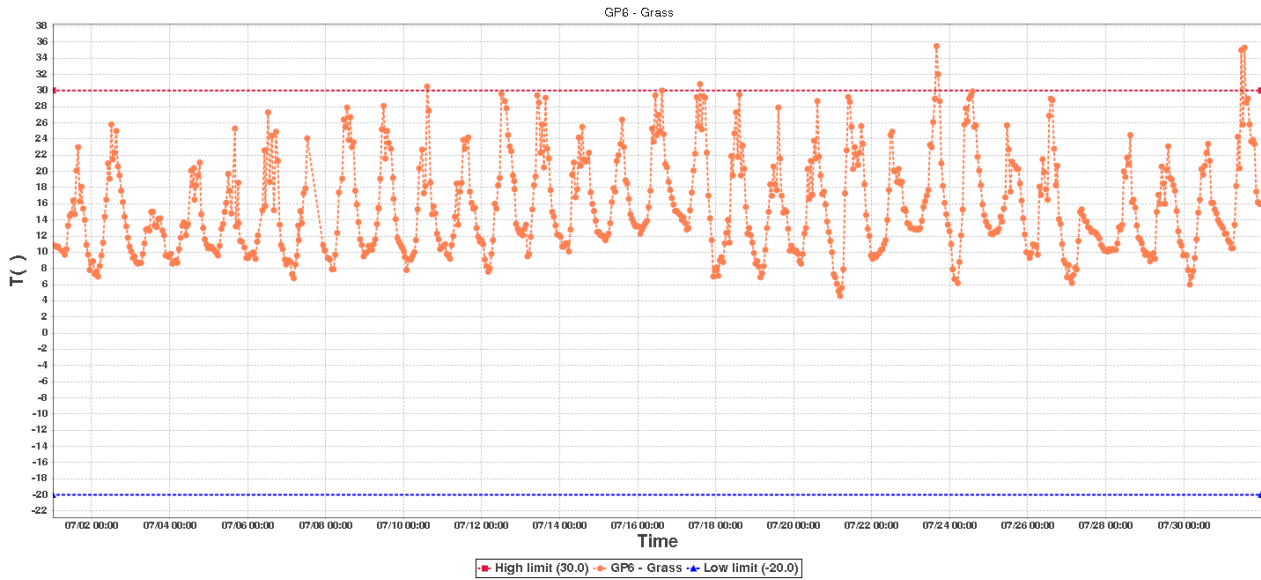

Data List

Logging Time	GP5 - Concrete	GP6 - Grass	Description
	T ( )	T ( )	
2020/07/31 23:37:40(GMT+00:00)	16.3	16.0	
2020/07/31 22:36:31(GMT+00:00)	16.1	16.0	
2020/07/31 21:35:24(GMT+00:00)	16.3	16.2	
2020/07/31 20:34:14(GMT+00:00)	17.9	17.5	
2020/07/31 19:32:59(GMT+00:00)	21.9	23.4	
2020/07/31 18:31:45(GMT+00:00)	22.6	23.9	
2020/07/31 17:30:32(GMT+00:00)	21.9	23.7	
2020/07/31 16:29:18(GMT+00:00)	24.1	25.8	
2020/07/31 15:28:04(GMT+00:00)	27.2	29.0	
2020/07/31 14:26:51(GMT+00:00)	27.9	28.5	
2020/07/31 13:25:34(GMT+00:00)	35.7	35.3	
2020/07/31 12:24:20(GMT+00:00)	24.5	25.8	
2020/07/31 11:23:09(GMT+00:00)	27.9	35.0	
2020/07/31 10:21:55(GMT+00:00)	19.4	20.4	
2020/07/31 09:20:41(GMT+00:00)	22.7	24.3	
2020/07/31 08:19:27(GMT+00:00)	17.3	18.2	
2020/07/31 07:18:15(GMT+00:00)	13.8	13.4	
2020/07/31 06:17:07(GMT+00:00)	10.5	10.5	
2020/07/31 05:15:55(GMT+00:00)	10.3	10.5	
2020/07/31 04:14:45(GMT+00:00)	11.1	11.2	
2020/07/31 03:13:32(GMT+00:00)	11.4	11.5	
2020/07/31 02:12:20(GMT+00:00)	12.5	12.3	
2020/07/31 01:11:07(GMT+00:00)	12.5	12.3	
2020/07/31 00:09:54(GMT+00:00)	13.1	13.0	
2020/07/30 23:08:42(GMT+00:00)	13.6	13.3	
2020/07/30 22:07:31(GMT+00:00)	14.0	13.6	
2020/07/30 21:06:20(GMT+00:00)	14.8	14.0	
2020/07/30 20:05:08(GMT+00:00)	16.3	14.8	
2020/07/30 19:04:00(GMT+00:00)	16.9	15.3	
2020/07/30 18:02:48(GMT+00:00)	18.5	16.1	
2020/07/30 17:01:35(GMT+00:00)	18.5	16.1	
2020/07/30 16:00:21(GMT+00:00)	22.0	21.3	
2020/07/30 14:59:07(GMT+00:00)	26.8	23.4	
2020/07/30 13:57:52(GMT+00:00)	26.2	22.3	
2020/07/30 12:56:38(GMT+00:00)	25.1	20.7